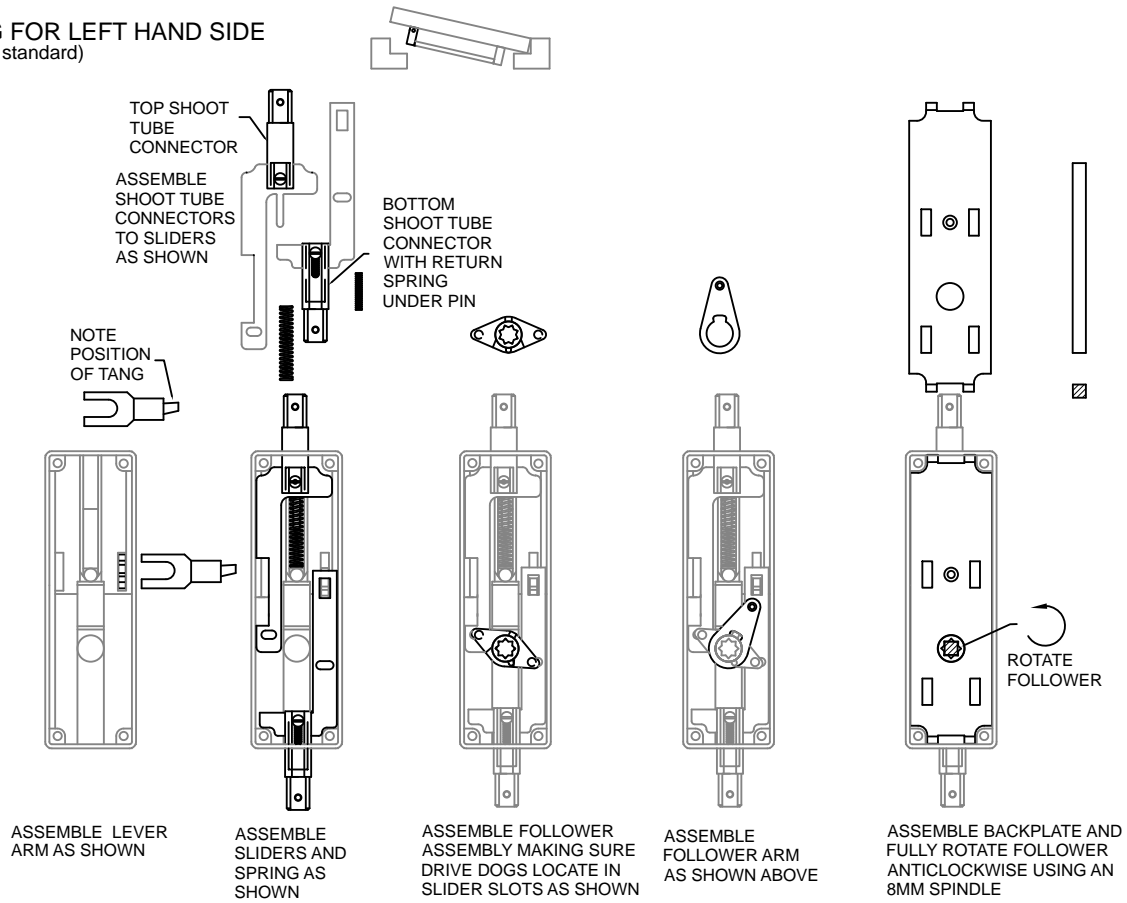

CHANGING HANDS FOR PANIC & EMERGENCY BOLTS

HANDING FOR LEFT HAND SIDE (supplied as standard)

HANDING FOR RIGHT HAND SIDE