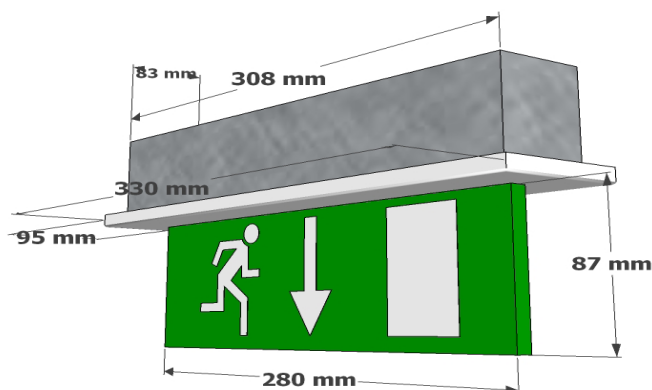

- Manufactured Stove enamelled sheet steel base unit, fitted with a white bezel.
- Designed in accordance with the requirements of EN60598-2-22. EN60598-2-22.
- Suitable for incorporation into an emergency lighting system complying with BS5266-1:2005.
- IP20 ingress protection.
- Designed to be recess ceiling mounted providing a low profile emergency lighting option.
- Self-Test as standard.
- Switchable maintained unit.
- Available in white, chrome or brass finish.

A range of BSEN ISO 7010 legends available.

Specification

- Self-Test/Dali
- Hinged gear tray
- Recess mount
- High output LED light source
- IP20
- Chrome and brass finishes available
- Dual operating unit

Options

Options

/CR	Chrome finish
/BR	Brass finish
/L	Arrow left
/R	Arrow right
/DALI	DALI

Note: All exit signs are arrow down as standard please specify other direction if required

Dimensions

Viewing Distance

Viewing Distances

17 Metres

Suitable Applications

- Suitable for escape routes.
- Suitable for incorporation into an emergency lighting system complying with BS5266-1:2011.

Technical Specification

	Model	Lamp Type	Power Con	Battery	Duration	Weight	Output Lumens
X-MPRL3M	NM/Maintained (Self Test)	6 LED's	7 W	3.6V 3Ah NiMh	3 Hours	1.65 Kg	150
X-MPRL3M/DALI	NM/Maintained (DALI)	8 LED's	4 W	3.6V 3Ah NiMh	3 Hours	1.95 Kg	80