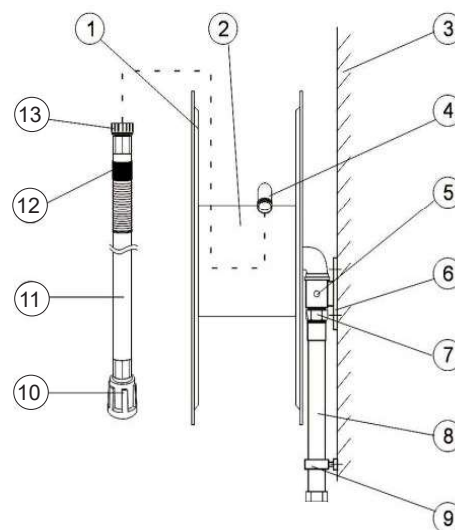

FIRECHIEF REELMAX FIXED AUTOMATIC FIRE HOSE REELS

FIRECHIEF[®]
making the world a safer place

MODEL:

**RMFA19-B REEL
RMFA25-B MAX**

- Quality construction using powder coated steel and brass
- Supplied 'hose-on' and ready to install
- Supplied with 30m of LPBC approved EN694 fire hose available in 19mm or 25mm options
- Supplied with jet/spray nozzle and hose guide
- Certified by LPCB to EN671-1
- 2 year guarantee
- Designed for emergency use

RMFA19-B
102-1073

+44 (0) 330 999 0019

sales@firechiefglobal.com

firechiefglobal.com

FIRECHIEF REELMAX FIXED AUTOMATIC FIRE HOSE REELS

FIRECHIEF®
making the world a safer place

Features

- Hose reel with powder coated and anti-ultraviolet side discs
- Corrosion resistant full brass waterway
- Leak proof hose fitting used to connect fire hose to water outlet
- High pressure resistance; maximum working pressure, 12 bar
- Robust leak free design providing over 3000 rotations of the hose reel with no leakage
- High pressure spray. The nozzle can be adjusted to jet/spray
- This type of hose reel can be used in a fire hose reel cabinet
- Supplied with LPBC approved EN694 fire hose, ideal for applications where long intervals can occur between use

MODEL:

**RMFA19-B REEL
RMFA25-B MAX**

Parts

- | | |
|--------------------------|------------------------------|
| 1. Hose Reel Disc | 8. Inlet Pipe |
| 2. Hose Drum | 9. Pipe Bracket |
| 3. Wall Mounting Surface | 10. Nozzle |
| 4. Automatic Water Inlet | 11. Fire Hose |
| 5. Locking Screw | 12. Spring Wire Hose Support |
| 6. Fixed Bracket | 13. Connector |
| 7. Inlet Joint | |

Usage

1. According to the indication on hose reel, spin the reel (1) 2-3 rotations towards ON. The automatic waterway will open. Then pull the hose towards fire, open nozzle (10) to spray/jet and aim at base of fire.
2. After use, rewind the hose to the OFF position on the hose reel.