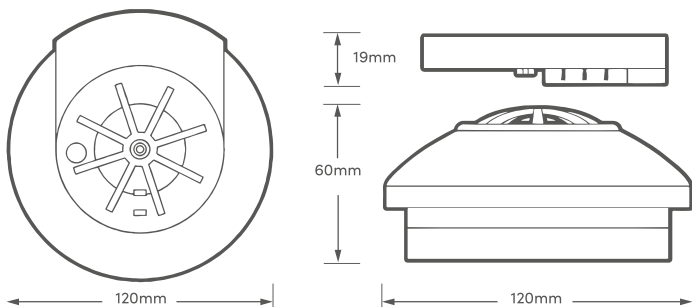

TECHNICAL INFORMATION

| | |
|------------------------|--|
| Scheme Rating: | D1 |
| Detection Type: | Heat Sensitive |
| Power Source: | 220-240v |
| Battery Backup: | Rechargeable Lithium Battery with 10 year life |
| Alarm Sound Level: | 85dB at 3 metres |
| Operating Temp: | 0°C ~ 40°C |
| Operating Current: | <40mA operation |
| Radio Frequency Range: | Up to 80m in open areas & 30m indoors |
| Coverage Area: | 60m ² max at 2.4m mounting height |
| Weight: | 162g |
| Approvals: | EN14604:2005 |