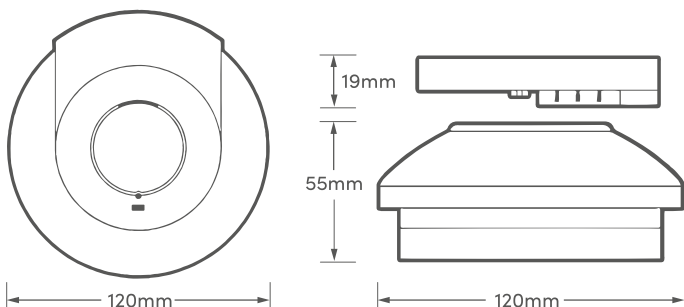

TECHNICAL INFORMATION

Scheme Rating:	D1
Detection Type:	Photoelectric Sensor
Power Source:	220-240v
Battery Backup:	Rechargeable Lithium Battery with 10 year life
Alarm Sound Level:	85dB at 3 metres
Operating Temp:	0°C ~ 40°C
Operating Current:	<40mA operation
Radio Frequency Range:	Up to 80m in open areas & 30m indoors
Coverage Area:	60m ² max at 2.4m mounting height
Weight:	178g
Approvals:	BS EN14604:2005