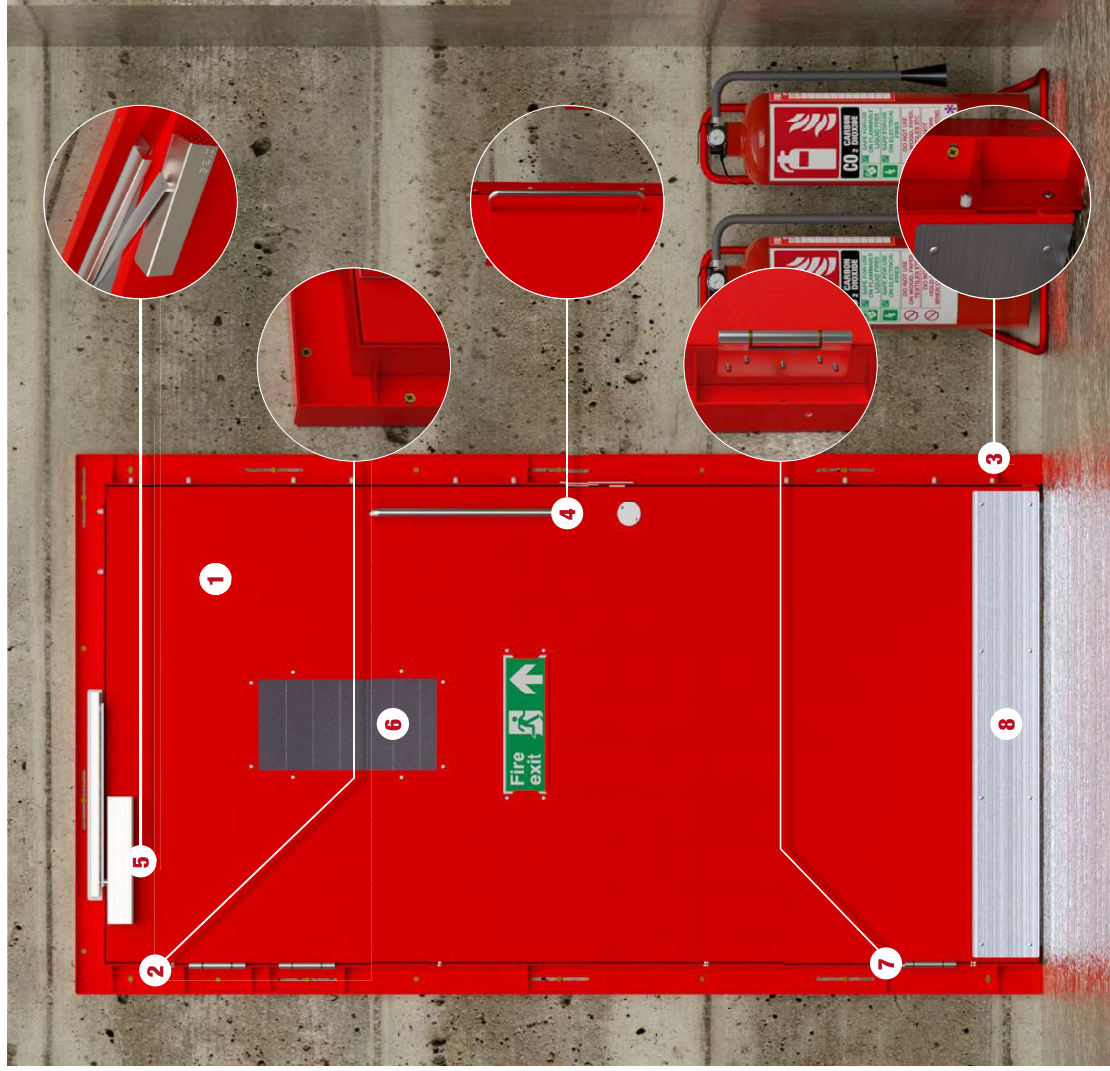

SELO[®]
PATENT
PENDING

Tempus[®]
TEMPORARY FIRE DOORS

FIRE PROTECTION FOR MULTIPLE PROJECTS

- ✓ **E60 FIRE RATED**
- ✓ **ASSURED COMPLIANCE**
- ✓ **UNLATCHED**
- ✓ **DURABLE STEEL**
- ✓ **MAINTENANCE FREE**
- ✓ **REUSABLE**

selo[®]

Concealed Frame Doorsets
Riser Doors & AOVs

NEXT GENERATION FIRE PROTECTION

Constructed from heavy-duty steel with a mineral wool core, Tempus is designed to withstand the rigours of a construction site whilst maintaining fire compliance throughout. Available in two sizes; 1000mm(w) x 2100mm(h) and 1000mm(w) x 2300mm(h).

STANDARD DETAILS

- 1 60 MINUTE FIRE RATING**
 - › Tested to BS EN1634-1 for resistance to fire
- 2 FIXING HOLES (FACE-FITTED)**
 - › Easy access and quick to install
 - › Provided with slots to enable the door to be lifted if required without removing all the fixings
- 3 TRAVEL-BOLT SYSTEM**
 - › Keeps door closed for easy transportation
 - › Holds the exact door gap when installing
- 4 PULL-HANDLE**
 - › No latch required allowing simple and efficient usage by site operatives
- 5 ADJUSTABLE DOOR CLOSER**
 - › Ensures the door is always closed after use
 - › Back check provided to prevent damage to the doorset and the surrounding area when it is opened too fast
- 6 VISION PANEL**
 - › Provides visibility of anyone coming the other side avoiding any accidents or collisions
- 7 DURABLE HINGES**
 - › With self lubricating sintered bronze bearings
- 8 PUSH/KICK PLATE**
 - › Providing additional door protection from the wear-and-tear of daily use

OPTIONAL EXTRAS

- 
- 
- DROP-DOWN THRESHOLD SEAL**
 - › Automatic drop-down threshold to provide a complete seal underneath the door.
 - DEAD LOCK**
 - › Providing additional door security by allowing areas within the building to be closed off.