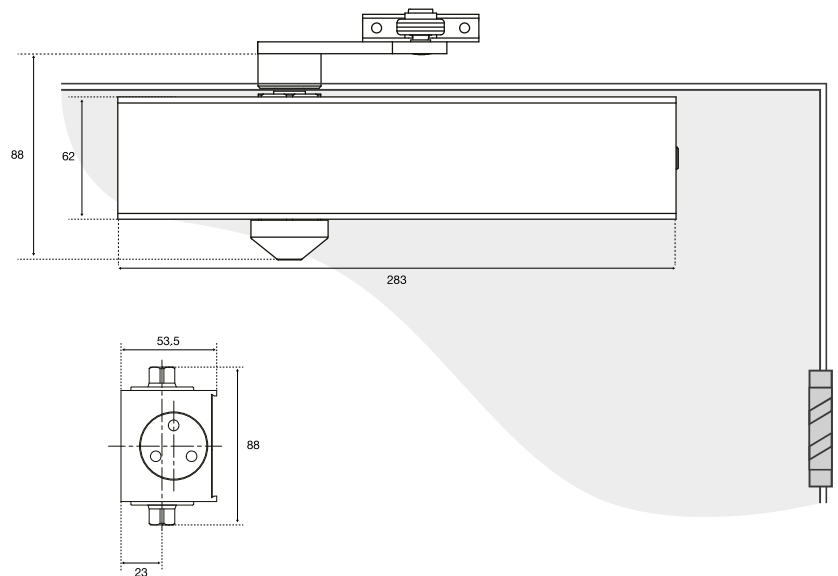

### Ideal applications

Offices, factories, warehouses, hospitals, schools, leisure facilities and most other commercial buildings

- Easy to fit
- CE marked
- Certifire tested to FD120 for timber doors
- Adjustable power size 2-6
- Perfect for doors up to 1400mm wide and 120kg
- Backcheck to help protect the doorset and surrounding walls from damage
- Suitable for fitting in all 3 configurations
- 10 year guarantee

Feature	CE26V
CE	BS EN1154
Power size in fig 1 and 61	2-6
Power size in fig 66	2-5
Maximum door width	1400mm
Maximum door weight	120kg
Action	Rack & pinion
Fitting	Fig 1, Fig 61, Fig 66
Certifire	Yes
Suitable for timber fire doors	FD120
Suitable for steel fire doors	No
Power adjustment	Yes
Adjustable closing speed	Yes
Adjustable latching speed	Yes
Backcheck	Yes
Delayed action	No
Angle of opening (Fig 1 and 61)	160°
Angle of opening (Fig 66)	120°
Non-handed	Yes
Guarantee	10 years
Finish	Silver