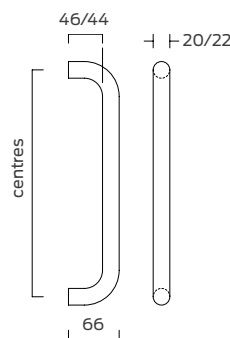

#### Pull handle furniture

A range of round bar pull handles designed to complement the lever furniture.

Available in 2 diameters and a variety of lengths. See overleaf for fixing packs and fixing variations including optional face fixing roses.

Description:	D pull handle - Round bar section							
Ref:	4721.20.200	4721.22.200	4721.20.300	4721.22.300	4721.20.400	4721.22.400	4721.20.600	4721.22.600
Diameter: mm	20	22	20	22	20	22	20	22
Centres:	200		300		400		600	

#### Features & Functions

- Pull handles over 300mm are compliant with BS 8300 recommendations
- Available in 20mm and 22mm diameter
- Each pull handle can be used individually for single sided applications or as a pair mounted back to back
- Standard fixing pack capable of various mounting options (see overleaf)
- Optional face fixing roses

Ref:	Description
<b>4725.20</b>	Face fixed rose mounting kit for 20mm diameter pull handles.
<b>4725.22</b>	Face fixed rose mounting kit for 22mm diameter pull handles.

Bolt through - single pull handle