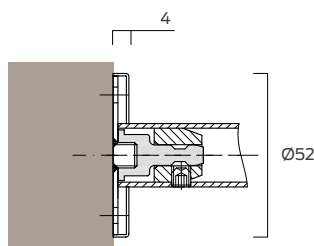

Description:	D pull handle - Round bar section							
Ref:	4721.20.200	4721.22.200	4721.20.300	4721.22.300	4721.20.400	4721.22.400	4721.20.600	4721.22.600
Diameter: mm	20	22	20	22	20	22	20	22
Centres:	200		300		400		600	

##### Optional rose mount fixings

One fixing pack is required for each pull handle and they must be ordered according to the pull handle diameter (20 or 22mm).

Roses are supplied with stainless steel face fixing screws. Snap fit push on covers conceal all fixings.

Ref:	Description
<b>4725.20</b>	Face fixed rose mounting kit for 20mm diameter pull handles.
<b>4725.22</b>	Face fixed rose mounting kit for 22mm diameter pull handles.

Bolt through - single pull handle