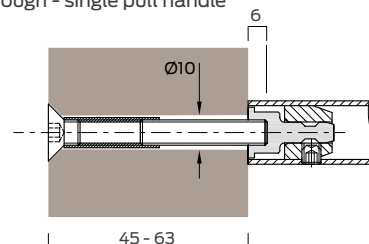

Description:	D pull handle - Round bar section							
Ref:	4721.20.200	4721.22.200	4721.20.300	4721.22.300	4721.20.400	4721.22.400	4721.20.600	4721.22.600
Diameter: mm	20	22	20	22	20	22	20	22
Centres:	200		300		400		600	

##### Optional rose mount fixings

One fixing pack is required for each pull handle and they must be ordered according to the pull handle diameter (20 or 22mm).

Roses are supplied with stainless steel face fixing screws. Snap fit push on covers conceal all fixings.

Ref:	Description
<b>4725.20</b>	Face fixed rose mounting kit for 20mm diameter pull handles.
<b>4725.22</b>	Face fixed rose mounting kit for 22mm diameter pull handles.

Bolt through - single pull handle