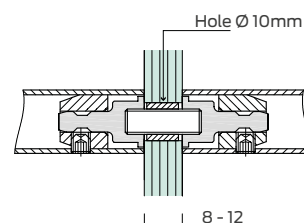

Back to back pair on glass door