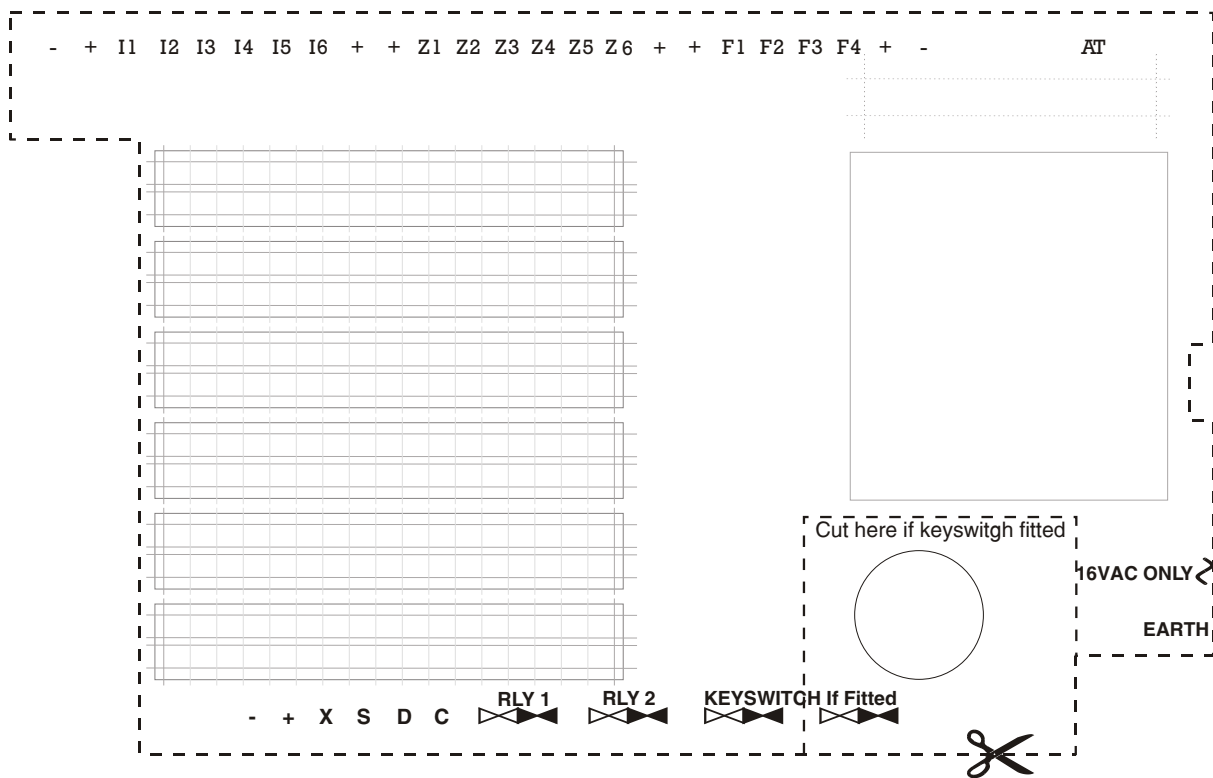

Fold

Fold

Photocopy this sheet if necessary and write in zone names etc.. It is also possible draw up a small mimic plan as per the example opposite. This is relatively easy to achieve using a CAD drawing package.

If printing the PDF version of this document, you will need to select 'None' in the 'Page Scaling' drop down box on the 'Print' screen to ensure the document prints to the correct size.

**HOYLES ELECTRONIC DEVELOPMENTS Ltd**  
 Sandwash Close  
 Rainford Industrial Estate,  
 St Helens. WA11 8LY