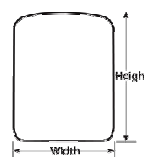

Dimensions

Reference	Width (ext)	Height (ext)	Depth (ext)	Width (int)	Height (int)	Depth (int)
5414	105mm	135mm	46mm	64mm	96mm	35mm
5415	105mm	135mm	46mm	64mm	96mm	35mm

Specification

Body Material	Zinc Alloy
Combination	4 Dial
Cover	Plastic