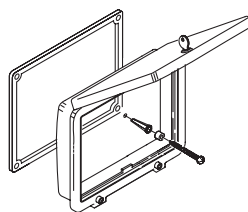

BACKBOX DESCRIPTION

- A** Enclosed deep backbox
- B** Enclosed backbox and double-gang electrical box
- C** Open backbox for flush mount applications
- D** Open conduit backbox, surface mount applications
- E** Open backbox for flush mount applications
- F** Enclosed backbox

STI-7500A (KEY LOCK)
STI-7501A (THUMB LOCK)

STI-7500B (KEY LOCK)
STI-7501B (THUMB LOCK)

STI-7500C (KEY LOCK)
STI-7501C (THUMB LOCK)

STI-7500D (KEY LOCK)
STI-7501D (THUMB LOCK)

STI-7500E (KEY LOCK)
STI-7501E (THUMB LOCK)