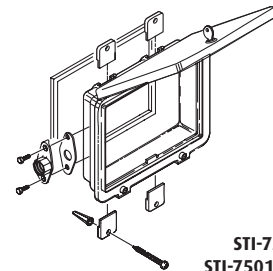

Spacer	STI-7500/7501 Internal Depth to Top of Cover		STI-7500/7501 Internal Depth Behind Lock		STI-7510/7511 Internal Dimensions	
	A x B	C	A x B	C	A x B	C
A	8.48 x 5.40	4.15	8.48 x 6.48	3.40	8.48 x 6.48	4.59
B	8.50 x 5.40	1.30	8.50 x 5.50	0.55	8.50 x 5.50	1.74
C	7.81 x 4.80	2.51	7.81 x 5.25	1.76	7.81 x 5.25	2.95
D	7.73 x 5.40	3.54	7.73 x 5.70	2.79	7.73 x 5.70	3.98
E	7.70 x 5.40	1.76	7.70 x 5.71	1.01	7.70 x 5.71	2.20
F	8.30 x 4.80	2.35	8.30 x 5.63	1.60	8.30 x 5.63	2.79

BACKBOX DESCRIPTION

- A** Enclosed deep backbox
- B** Enclosed backbox and double-gang electrical box
- C** Open backbox for flush mount applications
- D** Open conduit backbox, surface mount applications
- E** Open backbox for flush mount applications
- F** Enclosed backbox

STI-7500A (KEY LOCK)
STI-7501A (THUMB LOCK)

STI-7500B (KEY LOCK)
STI-7501B (THUMB LOCK)

STI-7500C (KEY LOCK)
STI-7501C (THUMB LOCK)

STI-7500D (KEY LOCK)
STI-7501D (THUMB LOCK)

STI-7500E (KEY LOCK)
STI-7501E (THUMB LOCK)