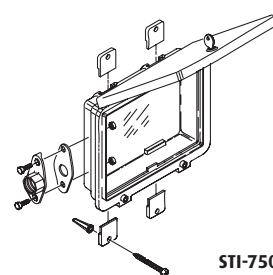

BACKBOX DESCRIPTION

- A** Enclosed deep backbox
- B** Enclosed backbox and double-gang electrical box
- C** Open backbox for flush mount applications
- D** Open conduit backbox, surface mount applications
- E** Open backbox for flush mount applications
- F** Enclosed backbox

STI-7500A (KEY LOCK)
STI-7501A (THUMB LOCK)

STI-7500B (KEY LOCK)
STI-7501B (THUMB LOCK)

STI-7500C (KEY LOCK)
STI-7501C (THUMB LOCK)

STI-7500D (KEY LOCK)
STI-7501D (THUMB LOCK)

STI-7500E (KEY LOCK)
STI-7501E (THUMB LOCK)