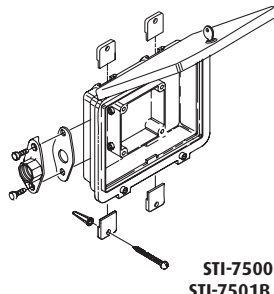

STI-7500B (KEY LOCK)
STI-7501B (THUMB LOCK)