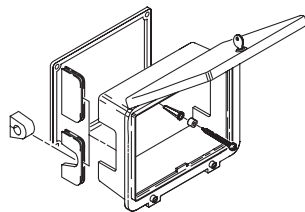

STI-7500D (KEY LOCK)
STI-7501D (THUMB LOCK)