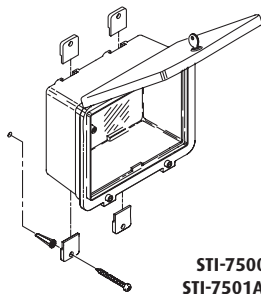

STI-7510A Cover with exterior key lock and backbox A
STI-7510B Cover with exterior key lock and backbox B
STI-7510C Cover with exterior key lock and backbox C
STI-7510D Cover with exterior key lock and backbox D
STI-7510E Cover with exterior key lock and backbox E
STI-7510F Cover with exterior key lock and backbox F
STI-7511A Cover with exterior thumb lock and backbox A
STI-7511B Cover with exterior thumb lock and backbox B
STI-7511C Cover with exterior thumb lock and backbox C
STI-7511D Cover with exterior thumb lock and backbox D
STI-7511E Cover with exterior thumb lock and backbox E
STI-7511F Cover with exterior thumb lock and backbox F
18051 Replacement key #J236

Spacer	STI-7500/7501 Internal Depth to Top of Cover		STI-7500/7501 Internal Depth Behind Lock		STI-7510/7511 Internal Dimensions	
	A x B	C	A x B	C	A x B	C
A	8.48 x 5.40	4.15	8.48 x 6.48	3.40	8.48 x 6.48	4.59
B	8.50 x 5.40	1.30	8.50 x 5.50	0.55	8.50 x 5.50	1.74
C	7.81 x 4.80	2.51	7.81 x 5.25	1.76	7.81 x 5.25	2.95
D	7.73 x 5.40	3.54	7.73 x 5.70	2.79	7.73 x 5.70	3.98
E	7.70 x 5.40	1.76	7.70 x 5.71	1.01	7.70 x 5.71	2.20
F	8.30 x 4.80	2.35	8.30 x 5.63	1.60	8.30 x 5.63	2.79

BACKBOX DESCRIPTION

- **A** Enclosed deep backbox
- **B** Enclosed backbox and double-gang electrical box
- **C** Open backbox for flush mount applications
- **D** Open conduit backbox, surface mount applications
- **E** Open backbox for flush mount applications
- **F** Enclosed backbox

STI-7500A (KEY LOCK)
STI-7501A (THUMB LOCK)