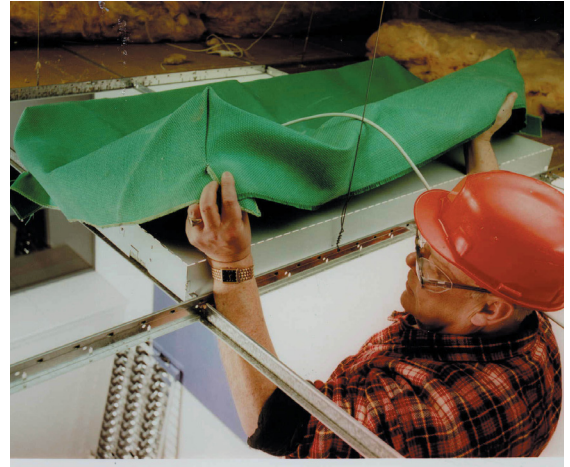

Product Data Sheet

Astro Lumi Canopy

Revision 4 - 20th January 2020

Astro Lumi Canopy

Fire Rated Luminaire Canopy

- Fire Rated Luminaire Canopy (Fire Hood) suitable for use with suspended and modular ceilings.
- Tested to BS 476 Part 23: 1987, Clause 5, 60 mins.
- Complies with BS 476 Class "0" Building Regs.
- Complies with BS 476 Part 6 - Fire Propagation and BS 476 Part 7 - Surface Spread of Flame.
- Lightweight.
- Simple to install.
- Can be fitted from above or below the ceiling.
- Self supporting.
- Resistant to tear and abrasion.

Product Description

Astroflame Luminaire Canopies stop the passage of fire and smoke, for up to 60 minutes, through luminaire light fittings in a fire rated ceiling.

Without the fire rated canopy in place, fire and smoke will penetrate the recessed light fitting in seconds and spread into the void or room above endangering lives and property.