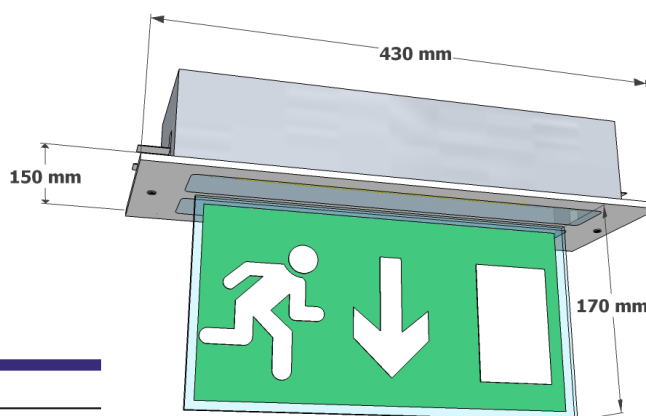

# RECESSED EXIT SIGN WITH DOWNLIGHT

The FMPR Light is a decorative, recessed, edge-illuminated escape route and direction sign with down light facility for indoor use.

This combined unit has a legend that is illuminated through the diffuser and acts as a down lighter to provide extra lighting. The FMPR Light comprises a white finished base and is bezel-fitted with a suspended clear legend panel. Cable entry is by a BESA entry in the base and cut-out dimension is 380mm x 120mm. The FMPR Light complies with the requirements of EN60598-2-22 and is suitable for incorporation into an emergency lighting system complying with BS5266-1:2011. The FMPR Light is white as standard also available in a wide number of alternative finishes, including British Standard or RAL colour, brass, chrome and satin. Switchable, Maintained and Non Maintained versions available.

Viewing Distances 31 Metres

	Mode	Lamp Type	Power Con	Battery	Duration	Weight
FMPR8NM	Non Maintained	8W T5	8 W	2.4V 4Ah	3 Hours	2.53 Kg
FMPR8M	Maintained	8W T5	20 W	2.4V 4Ah	3 Hours	2.70 Kg
FMPR8/SL/*	ACDC Slave. * suffix voltage required with 24, 50, 110					
FMPR8/230/HF	Mains only / Static inverter					

## Options

/BR	Brass finish
/CR	Chrome finish
/LR	Arrow left / right
/DS	Double sided legend
/ST	Self test
/TS	Test switch
/DALI	DALI

Note: All exit signs are arrow down as standard please specify other direction if required

- IP20 (Interior Use)
- Recessed Sign
- Ceiling Mounting
- Prismatic Diffuser
- Hinged Gear Tray
- Legend Options
- Colour Options
- Self-Contained