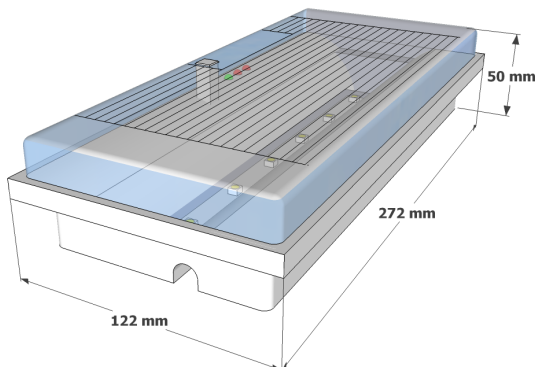

- Fitted with a frosted diffuser.
- 6 high output LEDs.
- Designed for use on escape routes - when fitted with ULK.
- Complying with requirements of EN60598-2-22.
- Suitable for incorporation into emergency lighting system complying with BS5266-1:2005.
- X-RSL6M Light can be fitted with universal legend kits (part ULK) making it suitable for use as an sheltered IP42 exit sign.
- White as standard, range of alternative finishes are available.
- Switchable maintained/non maintained as standard.
- Self test - continuously tests battery voltage and operation of LED's

Specification

- IP42 (Outside Sheltered)
- Polycarbonate/ABS Construction
- Frosted Diffuser
- Removable Gear Tray
- Exit Signs
- Self-Test
- 6 LED's
- Semi recess mounting kit available

Options

Options

/LGDL	Clip on suspended legend arrow left
/LGDR	Clip on suspended legend arrow right
/RK	Semi recess Kit
ULK	Universal legend kit

Dimensions

Suitable Applications

- Suitable for all escape routes including final exits (Outside Sheltered)
- Suitable for incorporation into an emergency lighting system complying with BS5266-1:2011.

Technical Specification

	Model	Lamp Type	Power Con	Battery	Duration	Weight	Output	Emergency Output
X-RSL6M	Maintained	6 CREE LED's	13W	3.6V 3Ah	3 Hours	0.61 Kg	75 Lumens	150 Lumens

Installation Notes

- The diffuser is attached by snap fitting to the base to provide a seal to IP42.
- Gear tray is also snap fitting and fully removable.
- Cable knock-outs are provided in the ends of base