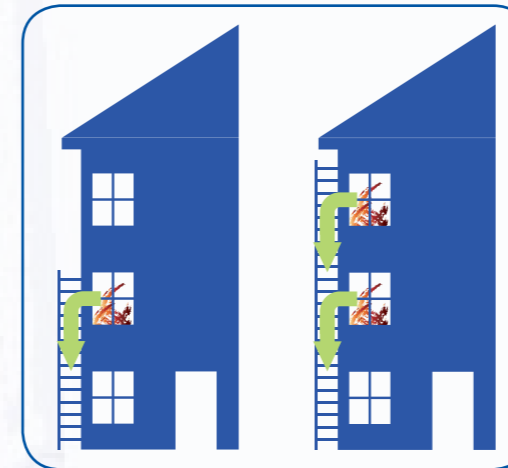

Multi release stations available to order