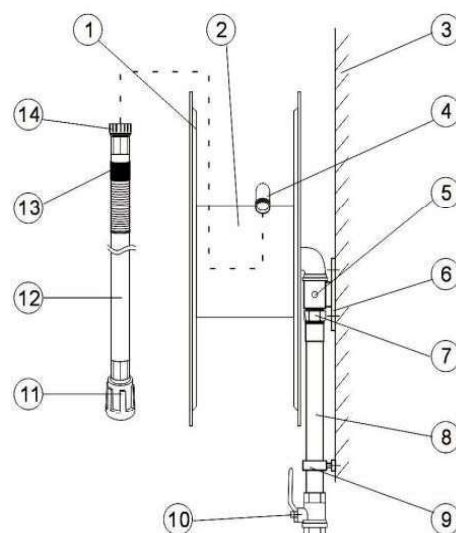

FIRECHIEF REELMAX FIXED MANUAL FIRE HOSE REELS

FIRECHIEF[®]
making the world a safer place

MODEL:

RMFM19-B REEL
RMFM25-B MAX

- Quality construction using powder coated steel and brass
- Supplied 'hose-on' and ready to install
- Supplied with 30m of LPBC approved EN694 fire hose available in 19mm or 25mm options
- Supplied with jet/spray nozzle hose guide and gate valve
- Certified by LPCB to EN671-1
- 2 year guarantee
- Designed for emergency use

RMFM19-B
102-1075

+44 (0) 330 999 0019

sales@firechiefglobal.com

firechiefglobal.com

FIRECHIEF REELMAX FIXED MANUAL FIRE HOSE REELS

FIRECHIEF®
making the world a safer place

Features

- Hose reel with powder coated and anti-ultraviolet side discs
- Corrosion resistant full brass waterway
- Leak proof hose fitting used to connect fire hose to water outlet
- High pressure resistance; maximum working pressure, 12 bar
- Robust leak free design providing over 3000 rotations of the hose reel with no leakage
- High pressure spray. The nozzle can be adjusted to jet/spray
- This type of hose reel can be used in a fire hose reel cabinet
- Supplied with LPBC approved EN694 fire hose, ideal for applications where long intervals can occur between use

MODEL:

RMFM19-B REEL
RMFM25-B MAX

Parts

- | | |
|--------------------------|------------------------------|
| 1. Hose Reel Disc | 9. Pipe Bracket |
| 2. Hose Drum | 10. Gate Valve |
| 3. Wall Mounting Surface | 11. Nozzle |
| 4. Water Inlet | 12. Fire Hose |
| 5. Locking Screw | 13. Spring Wire Hose Support |
| 6. Fixed Bracket | 14. Connector |
| 7. Inlet Joint | |
| 8. Inlet Pipe | |

Code	Model	Description	Hose Nominal Bore (mm)	Hose Maximum Length (m)	Nozzle Type	LPCB Ref. No.
102-1075	RMFM19-B	Manual, fixed, wall mounted	19	30	Rotary operated jet/spray	1093e/05
102-1076	RMFM25-B	Manual, fixed, wall mounted	25	30	Rotary operated jet/spray	1093e/06