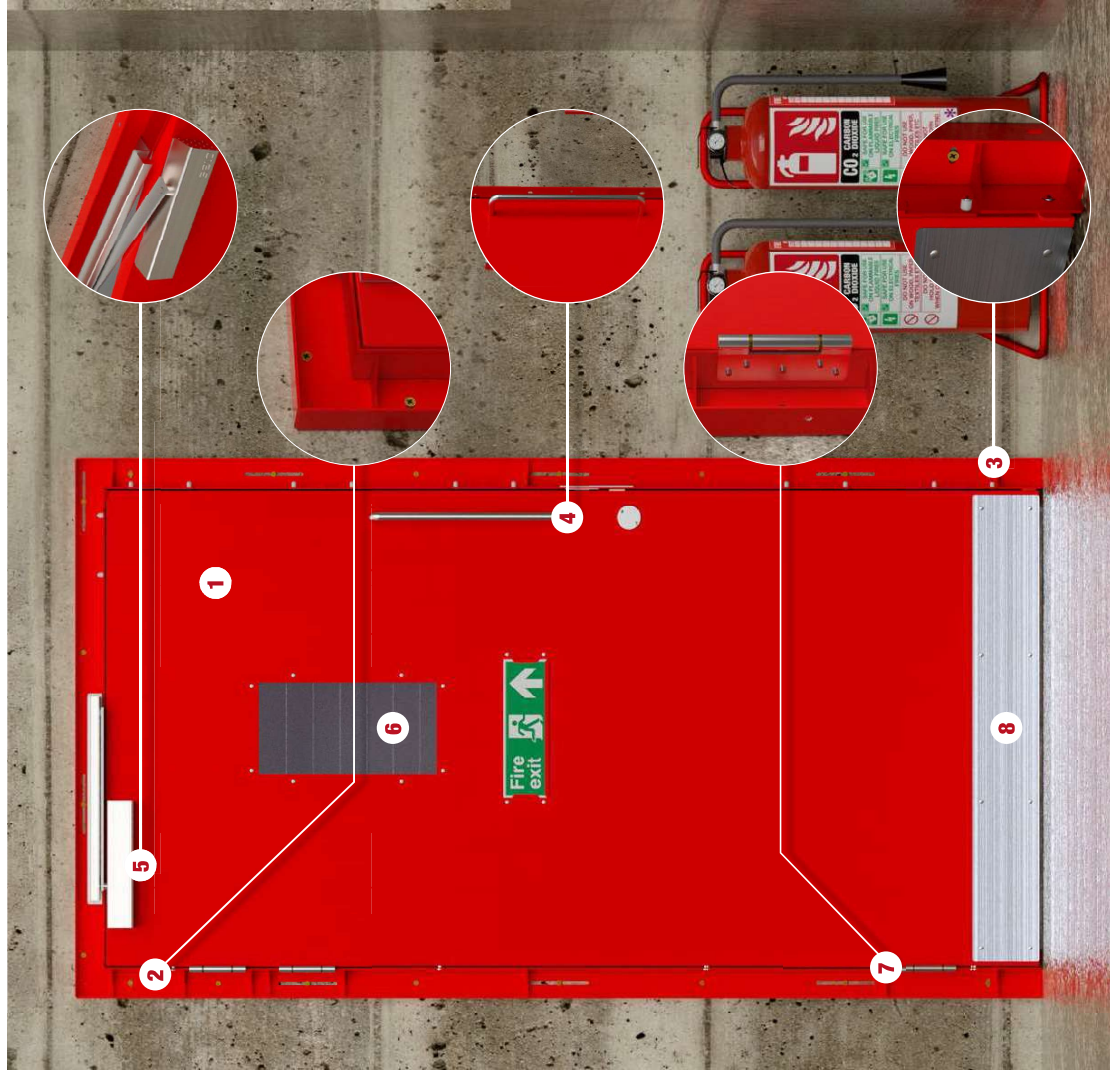

## NEXT GENERATION FIRE PROTECTION

Constructed from heavy-duty steel with a mineral wool core, Tempus is designed to withstand the rigours of a construction site whilst maintaining fire compliance throughout. Available in two sizes; 1000mm(w) x 2100mm(h) and 1000mm(w) x 2300mm(h).

## STANDARD DETAILS

- 1 60 MINUTE FIRE RATING**
  - › Tested to BS EN1634-1 for resistance to fire
- 2 FIXING HOLES (FACE-FITTED)**
  - › Easy access and quick to install
  - › Provided with slots to enable the door to be lifted if required without removing all the fixings
- 3 TRAVEL-BOLT SYSTEM**
  - › Keeps door closed for easy transportation
  - › Holds the exact door gap when installing
- 4 PULL-HANDLE**
  - › No latch required allowing simple and efficient usage by site operatives
- 5 ADJUSTABLE DOOR CLOSER**
  - › Ensures the door is always closed after use
  - › Back check provided to prevent damage to the doorset and the surrounding area when it is opened too fast
- 6 VISION PANEL**
  - › Provides visibility of anyone coming the other side avoiding any accidents or collisions
- 7 DURABLE HINGES**
  - › With self lubricating sintered bronze bearings
- 8 PUSH/KICK PLATE**
  - › Providing additional door protection from the wear-and-tear of daily use

## OPTIONAL EXTRAS

- 
- 
- DROP-DOWN THRESHOLD SEAL**
    - › Automatic drop-down threshold to provide a complete seal underneath the door.
  - DEAD LOCK**
    - › Providing additional door security by allowing areas within the building to be closed off.

### As one door closes, another opens!

Tempus is a self-contained, pre-hung unit meaning the doorset can be reused time and time again on multiple projects.

By reusing the doorset we can significantly reduce the waste associated with traditional temporary doors.