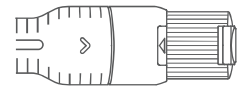

+ TELESCOPIC LENS SYSTEM