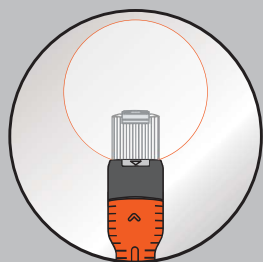

LIFE-HAMMER®

N°1 CAR SAFETY EXPERTS

LENS UP
TORCH MODE

LENS DOWN
FLASHLIGHT MODE

TORCH LIGHT SYNERGY

The TORCH LIGHT SYNERGY is the ultimate flashlight for your car. By simply pushing the lens you can easily switch from flashlight to torch mode. Use this safety torch for signalling others or illuminating your own surroundings. Thanks to the back-up battery system this safety torch will function when needed.

NEW
TORCH LIGHT SYNERGY

+ For illuminating and signalling in-/outside the car.

+ Watch the video-demo on our website.

+ Innovative flashlight

+ TELESCOPIC LENS SYSTEM

+ Switch from torch to flashlight mode.

Installation on middle console
EASY FIX SYSTEM

Attachable to car body / -window
SMART SUCTION STRAP

EASY FIX SYSTEM
MIDDLE CONSOLE

With this clamp you can mount the torch light on the middle console of your car. Rotate the small click-adaptor for optimal positioning. Thanks to the EASY FIX SYSTEM the safety torch will always be within reach.

SMART SUCTION STRAP
CAR BODY/-WINDOW

With this strap it is possible to attach the torch light on the in- and outside of your car. The smart suction strap is attachable to car body/-window. This way you can use the torch light to illuminate and/ or signal without even holding it in your hand.