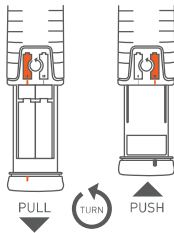

+ High-end packaging

+ Non slip-grip

+ 5 light functions

+ Available in the colours orange and graphite.

+ BACK-UP BATTERY SYSTEM

+ Easy installation

The EASY FIX SYSTEM and SMART SUCTION STRAP are included.

Installation on middle console
EASY FIX SYSTEM

Attachable to car body / -window
SMART SUCTION STRAP

EASY FIX SYSTEM
MIDDLE CONSOLE

With this clamp you can mount the torch light on the middle console of your car. Rotate the small click-adaptor for optimal positioning. Thanks to the EASY FIX SYSTEM the safety torch will always be within reach.

SMART SUCTION STRAP
CAR BODY/-WINDOW

With this strap it is possible to attach the torch light on the in- and outside of your car. The smart suction strap is attachable to car body/-window. This way you can use the torch light to illuminate and/ or signal without even holding it in your hand.