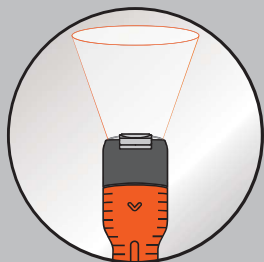

LIFE-HAMMER®

N°1 CAR SAFETY EXPERTS

LENS UP
TORCH MODE

LENS DOWN
FLASHLIGHT MODE

TORCH LIGHT SYNERGY

The TORCH LIGHT SYNERGY is the ultimate flashlight for your car. By simply pushing the lens you can easily switch from flashlight to torch mode. Use this safety torch for signalling others or illuminating your own surroundings. Thanks to the back-up battery system this safety torch will function when needed.

NEW
TORCH LIGHT SYNERGY

+ For illuminating and signalling in-/outside the car.

+ Watch the video-demo on our website.

+ Innovative flashlight

+ TELESCOPIC LENS SYSTEM

+ Switch from torch to flashlight mode.

Installation on middle console
EASY FIX SYSTEM

Attachable to car body / -window
SMART SUCTION STRAP

EASY FIX SYSTEM
MIDDLE CONSOLE

With this clamp you can mount the torch light on the middle console of your car. Rotate the small click-adaptor for optimal positioning. Thanks to the EASY FIX SYSTEM the safety torch will always be within reach.

SMART SUCTION STRAP
CAR BODY/-WINDOW

With this strap it is possible to attach the torch light on the in- and outside of your car. The smart suction strap is attachable to car body/-window. This way you can use the torch light to illuminate and/ or signal without even holding it in your hand.