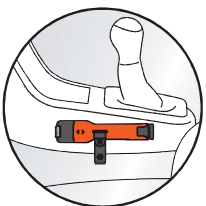

+ High-end packaging

+ Non slip-grip

+ 5 light functions

+ Available in the colours orange and graphite.

+ BACK-UP BATTERY SYSTEM

+ Easy installation

The EASY FIX SYSTEM and SMART SUCTION STRAP are included.

Installation on middle console
EASY FIX SYSTEM

Attachable to car body / -window
SMART SUCTION STRAP

EASY FIX SYSTEM
MIDDLE CONSOLE

With this clamp you can mount the torch light on the middle console of your car. Rotate the small click-adaptor for optimal positioning. Thanks to the EASY FIX SYSTEM the safety torch will always be within reach.

SMART SUCTION STRAP
CAR BODY/-WINDOW

With this strap it is possible to attach the torch light on the in- and outside of your car. The smart suction strap is attachable to car body/-window. This way you can use the torch light to illuminate and/ or signal without even holding it in your hand.