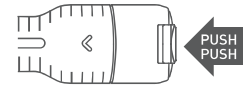

+ TELESCOPIC LENS SYSTEM