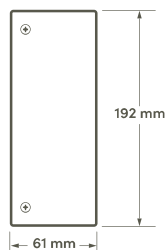

RHINE 2.5W UNIVERSAL LED EMERGENCY EXIT BOX

ARROW UP OR ARROW DOWN

FEATURES

- Maintained/non maintained
- Manual test button
- No switch-live required
- Top and rear 20mm entry
- Screen printed legends included
- Long lasting lithium battery
- Top and rear 20mm entry
- Left/right legends sold separately

Rated voltage:	220-240 vAC 50/60Hz
Wattage:	2.5w (maintained mode)
Wattage:	1.5w (em mode)
Lumen output:	35Lm (maintained mode)
Lumen output:	17Lm (em mode)
Colour temperature:	6400k
Battery (LiFePO4):	3.2v 1600 mAh
Charging time:	24 hours
Battery protection:	overcharge & deep discharge protection
Ingress protection:	IP20
Minimum emergency duration:	3 hours
Operating temperature:	-10°C~30°C
Protection class:	Class I
Weight:	1054g
Produced in accordance with:	BS EN 60598-2-22