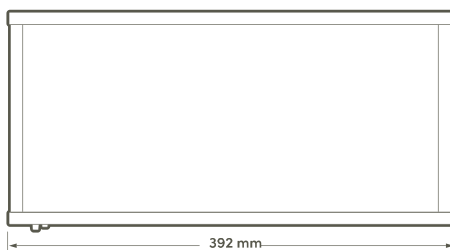

RHINE 2.5W UNIVERSAL LED EMERGENCY EXIT BOX

ARROW UP OR ARROW DOWN

FEATURES

- Maintained/non maintained
- Manual test button
- No switch-live required
- Top and rear 20mm entry
- Screen printed legends included
- Long lasting lithium battery
- Top and rear 20mm entry
- Left/right legends sold separately

Rated voltage:	220-240 vAC 50/60Hz
Wattage:	2.5w (maintained mode)
Wattage:	1.5w (em mode)
Lumen output:	35Lm (maintained mode)
Lumen output:	17Lm (em mode)
Colour temperature:	6400k
Battery (LiFePO4):	3.2v 1600 mAh
Charging time:	24 hours
Battery protection:	overcharge & deep discharge protection
Ingress protection:	IP20
Minimum emergency duration:	3 hours
Operating temperature:	-10°C~30°C
Protection class:	Class I
Weight:	1054g
Produced in accordance with:	BS EN 60598-2-22