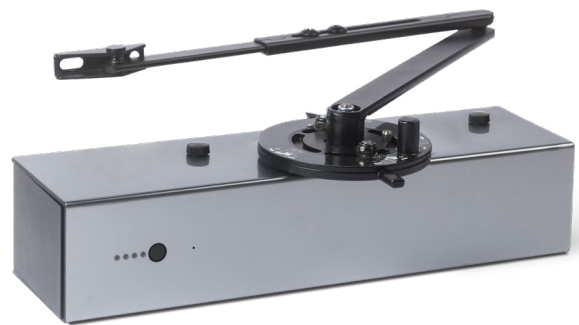

Compliance Made Easy

Freedor SmartSound

Freedor Smartsound is a unique wireless solution that allows fire doors to be held open at a convenient angle, automatically closing them when the fire alarm sounds. It makes heavy fire doors effortless to open, enabling easier access.

Product Dimensions

	Width	320 mm
	Height	70 mm (105 mm with arm)
	Depth	95 mm (120 mm with disc)
	Weight	4.5 kg (boxed)

Specification Overview

Power	9v Alkaline battery pack
Colour	Gloss: Silver, Brass, White. Matte: Black
Activation	SmartSound listening technology
Warranty	2 years
Casing	Acrylic
Freeswing adjustment range	Pull-side: 90° +/- 20°, Push-side: 90° +/- 5°
Maximum door size	Power size EN3 (maximum door weight 60kg, width 950mm)

Audible warning	Yes
Fire rating	Freedor has been tested to EN1634-1 on FD30 doorsets, exposed and unexposed faces.
Compliant to	EN1155:1997+A1:2002, EN1634-1:2014+A1:2018, EMC Directive, Radio Equipment Directive, CE Marked, UKCA Marked
Classification	Suitable for a Standard (category B) system under BS 7273-4:2015+A1:2021
Installation position	Top of door
Part number	504-7754 Freedor SmartSound Silver Finish 510-7741 Freedor SmartSound Brass Finish 984-8923 Freedor SmartSound Black Finish 660-4076 Freedor SmartSound White Finish