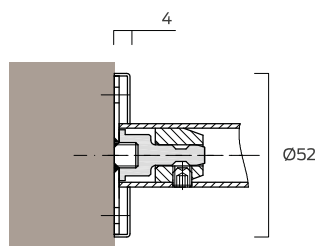

Description:	D pull handle - Round bar section							
Ref:	4722.20.200	4722.22.200	4722.20.300	4722.22.300	4722.20.400	4722.22.400	4722.20.600	4722.22.600
Diameter: mm	20	22	20	22	20	22	20	22
Centres:	200		300		400		600	

Certification

- Fire tested to EN 1634 for use on fire doors up to 90 minutes timber and 4hr steel
- DoP available at www.britoninspec.co.uk

Features & Functions

- Pull handles over 300mm are compliant with BS 8300 recommendations
- Available in 20mm and 22mm diameter
- Each pull handle can be used individually for single sided applications or as a pair mounted back to back
- Standard fixing pack capable of various mounting options (see overleaf)
- Optional face fixing roses

For back to back assembly simply order 2 individual pull handles and one standard fixing pack.

Ref:	Description
4726	Standard fixing pack for timber, metal or glass doors

Optional rose mount fixings

One fixing pack is required for each pull handle and they must be ordered according to the pull handle diameter (20 or 22mm).

Roses are supplied with stainless steel face fixing screws. Snap fit push on covers conceal all fixings.

Ref:	Description
4725.20	Face fixed rose mounting kit for 20mm diameter pull handles.
4725.22	Face fixed rose mounting kit for 22mm diameter pull handles.