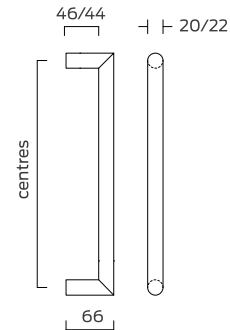

4700 Series

Pull handle furniture

A range of mitred round bar pull handles designed to complement the mitred lever furniture.

Available in 2 diameters and a variety of lengths. See overleaf for fixing packs and fixing variations including optional face fixing roses.

Description:	D pull handle - Round bar section							
Ref:	4722.20.200	4722.22.200	4722.20.300	4722.22.300	4722.20.400	4722.22.400	4722.20.600	4722.22.600
Diameter: mm	20	22	20	22	20	22	20	22
Centres:	200		300		400		600	

Certification

- Fire tested to EN 1634 for use on fire doors up to 90 minutes timber and 4hr steel
- DoP available at www.britoninspec.co.uk

Features & Functions

- Pull handles over 300mm are compliant with BS 8300 recommendations
- Available in 20mm and 22mm diameter
- Each pull handle can be used individually for single sided applications or as a pair mounted back to back
- Standard fixing pack capable of various mounting options (see overleaf)
- Optional face fixing roses

For back to back assembly simply order 2 individual pull handles and one standard fixing pack.

Ref:	Description
4726	Standard fixing pack for timber, metal or glass doors

Optional rose mount fixings

One fixing pack is required for each pull handle and they must be ordered according to the pull handle diameter (20 or 22mm).