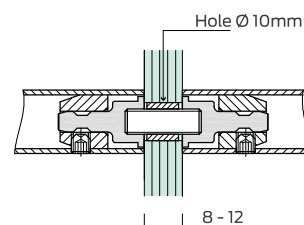

Description:	D pull handle - Round bar section							
Ref:	4722.20.200	4722.22.200	4722.20.300	4722.22.300	4722.20.400	4722.22.400	4722.20.600	4722.22.600
Diameter: mm	20	22	20	22	20	22	20	22
Centres:	200		300		400		600	

For back to back assembly simply order 2 individual pull handles and one standard fixing pack.

Ref:	Description
4726	Standard fixing pack for timber, metal or glass doors

Optional rose mount fixings

One fixing pack is required for each pull handle and they must be ordered according to the pull handle diameter (20 or 22mm).

Roses are supplied with stainless steel face fixing screws. Snap fit push on covers conceal all fixings.

Ref:	Description
4725.20	Face fixed rose mounting kit for 20mm diameter pull handles.
4725.22	Face fixed rose mounting kit for 22mm diameter pull handles.

Bolt through - single pull handle

Secret fix - single pull handle

Back to back pair on timber door

Back to back pair on glass door

ALLEGION 

Allegion (UK) Limited

Bescot Crescent, Walsall, West Midlands WS1 4DL