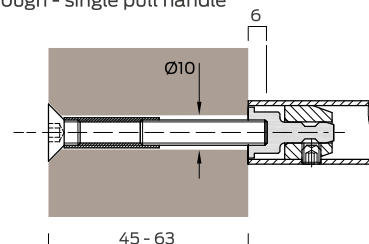

Ref:	Description
4725.20	Face fixed rose mounting kit for 20mm diameter pull handles.
4725.22	Face fixed rose mounting kit for 22mm diameter pull handles.

Bolt through - single pull handle