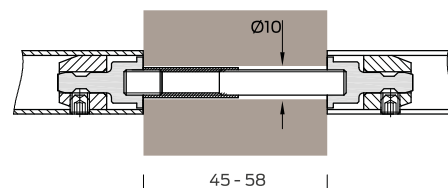

Description:	D pull handle - Round bar section							
Ref:	4722.20.200	4722.22.200	4722.20.300	4722.22.300	4722.20.400	4722.22.400	4722.20.600	4722.22.600
Diameter: mm	20	22	20	22	20	22	20	22
Centres:	200		300		400		600	

For back to back assembly simply order 2 individual pull handles and one standard fixing pack.

Ref:	Description
4726	Standard fixing pack for timber, metal or glass doors

Optional rose mount fixings

One fixing pack is required for each pull handle and they must be ordered according to the pull handle diameter (20 or 22mm).

Roses are supplied with stainless steel face fixing screws. Snap fit push on covers conceal all fixings.

Ref:	Description
4725.20	Face fixed rose mounting kit for 20mm diameter pull handles.
4725.22	Face fixed rose mounting kit for 22mm diameter pull handles.

Bolt through - single pull handle

Secret fix - single pull handle

Back to back pair on timber door

Back to back pair on glass door

ALLEGION 

Allegion (UK) Limited

Bescot Crescent, Walsall, West Midlands WS1 4DL