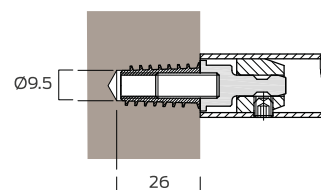

Secret fix - single pull handle