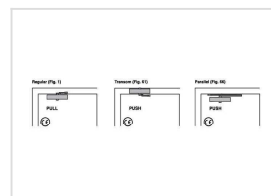

UNION CE Range

CE3F

Fixed Size 3 Rack and Pinion Door Closer

Application:

- Introducing the new CE3F fixed size 3 rack and pinion door closer.
- The only door closer in its class CE Marked in all 3 positions for timber and metal fire doors.
- [Click here to view the video](#)
- 10 year guarantee – remarkably robust yet provides incredible value for money.
- Everything included - supplied with all components required to install safely in all three mounting positions.
- Easy to install:
 - Quick and easy fitting process with specific template for each mounting position, to prevent mistakes.
 - Uses same footprint and fixing dimensions as most popular UK door designs – can be easily retro fitted with minimum effect.
 - Non-handed design which provides flexibility – reducing the amount of parts stocked.
- Easy to adjust - adjustable arm allows the CE3F to be easily installed and adjusted in multiple applications.
- Easy to set up – side mounted door speed and latch controls for convenient access – allowing easy and accurate set up of the door opening and closing.

Specification:

- Fixed size 3 rack and pinion door closer.
- Maximum door width 950mm EN size 3.
- 130° maximum angle of opening (controlled closing).
- Adjustable closing speed from 130° open to 15° open.
- Adjustable latch action for final 15°.
- Adjustable arm set for regular, transom and parallel arm installation.
- Additional bracket included for parallel arm mounting.

Finish:

- Silver finish, which allows it to blend in with any application where other traditional door closers are installed.

| EN 1154 Size | Max Leaf Width | Max Leaf weight |
|--------------|----------------|-----------------|
| 1 | 750mm | 20kg |
| 2 | 850mm | 40kg |
| 3 | 950mm | 60kg |
| 4 | 1100mm | 80kg |
| 5 | 1250mm | 100kg |
| 6 | 1400mm | 120kg |