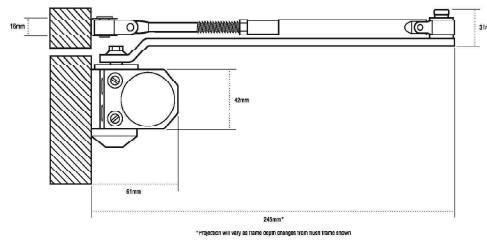

UNION CE Range

CE3F

Fixed Size 3 Rack and Pinion Door Closer

Application:

- Introducing the new CE3F fixed size 3 rack and pinion door closer.
- The only door closer in its class CE Marked in all 3 positions for timber and metal fire doors.
- [Click here to view the video](#)
- 10 year guarantee – remarkably robust yet provides incredible value for money.
- Everything included - supplied with all components required to install safely in all three mounting positions.
- Easy to install:
 - Quick and easy fitting process with specific template for each mounting position, to prevent mistakes.
 - Uses same footprint and fixing dimensions as most popular UK door designs – can be easily retro fitted with minimum effect.
 - Non-handed design which provides flexibility – reducing the amount of parts stocked.
- Easy to adjust - adjustable arm allows the CE3F to be easily installed and adjusted in multiple applications.
- Easy to set up – side mounted door speed and latch controls for convenient access – allowing easy and accurate set up of the door opening and closing.

Specification:

- Fixed size 3 rack and pinion door closer.
- Maximum door width 950mm EN size 3.
- 130° maximum angle of opening (controlled closing).
- Adjustable closing speed from 130° open to 15° open.
- Adjustable latch action for final 15°.
- Adjustable arm set for regular, transom and parallel arm installation.
- Additional bracket included for parallel arm mounting.

UNION CE Range

CE3F

Fixed Size 3 Rack and Pinion Door Closer

ASSA ABLOY

Technical Design:

Variants:

| Code | Description |
|------------|---|
| J-CE3F-SIL | UNION CE Marked Fixed Size 3 R&P Closer SIL |