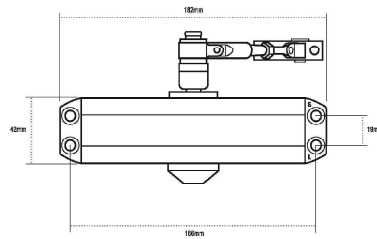

Specification:

- Fixed size 3 rack and pinion door closer.
- Maximum door width 950mm EN size 3.
- 130° maximum angle of opening (controlled closing).
- Adjustable closing speed from 130° open to 15° open.
- Adjustable latch action for final 15°.
- Adjustable arm set for regular, transom and parallel arm installation.
- Additional bracket included for parallel arm mounting.

Finish:

- Silver finish, which allows it to blend in with any application where other traditional door closers are installed.

| EN 1154 Size | Max Leaf Width | Max Leaf weight |
|--------------|----------------|-----------------|
| 1 | 750mm | 20kg |
| 2 | 850mm | 40kg |
| 3 | 950mm | 60kg |
| 4 | 1100mm | 80kg |
| 5 | 1250mm | 100kg |
| 6 | 1400mm | 120kg |

UNION CE Range

CE3F

Fixed Size 3 Rack and Pinion Door Closer

ASSA ABLOY

Technical Design:

Variants:

| Code | Description |
|------------|---|
| J-CE3F-SIL | UNION CE Marked Fixed Size 3 R&P Closer SIL |