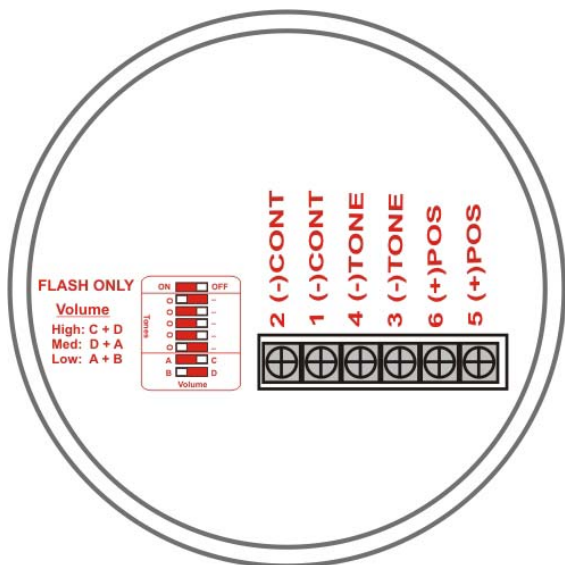

Cig-Arrête Sounder Beacon (Part No CSA-CSBB)

Combined Sounder / Beacon

The Cig-Arrête Combined Sounder Beacon provides both a visual and audible indication that an alarm has been generated by the Cig-Arrête System. The unit is normally installed above the door to the washroom, or toilet area protected by the Cig-Arrête system.

The CSA-CSBB requires 2 x PP3 9v alkaline batteries and is connected to the Cig-Arrête System as shown in the diagram below.

Volume, tone and flash are user programmable.

Installation and Configuration

Technical Specification

Voltage	18 –24 V dc
Typical Current	
High	41mA
Med	20mA
Low	14mA
Typical Output	
High	106 dB
Med	101 dB
Low	85 dB