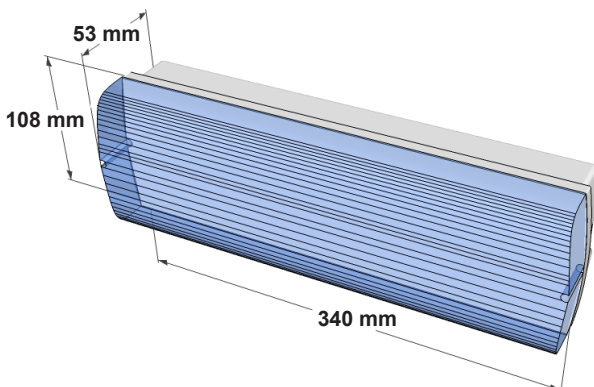

- Manufactured in a moulded polycarbonate base.
- Fitted with a Fresnel diffuser.
- Low profile emergency luminaire suitable for internal and external environments.
- IP65 Rated.
- Cable entry provided in the base.
- Complying with the requirements of EN60598-2-22
- Suitable for incorporation into an emergency lighting system complying with BS5266-1:2011.
- Can be equipped with universal legend kit making it suitable for use as an exit sign.
- Dual fitting - Can be operated in either maintained or non-maintained operation.

Specification

- IP65
- Polycarbonate base
- Fresnel Diffuser
- 0°C to 40°C operating temperature
- Test switch optional

Options

Options

ULK	Universal legend kit
BEZ/R	Semi-recessing kit
/TS	Test switch

Dimensions